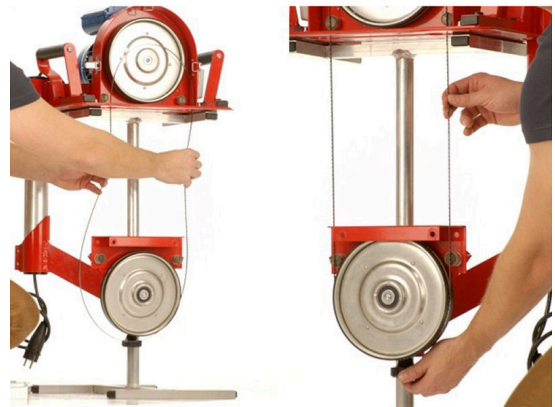

BANDSAW BLADE TEMPERED STEEL (6 TPI - 1710 MM) - FOR PBS290

€33,05 (excl. VAT)

Saw ribbon with length 1710 mm for use on the PBS290 bandsaw machine from Tendotools. This saw blade has 6 TPI (teeth per inch) and has a width of 6, 10, 13, 16 or 20 mm. This bandsaw blade in tempered Flexback steel is very suitable for multipurpose sawing. Use this saw ribbon for both wood and plastics. The teeth of the saw blade were given an additional heat treatment for increased hardness. This keeps the band very supple and increases your cutting comfort thanks to the hardness of the teeth.

GALERIJAFBEELDINGEN

Saw ribbon with length 1710 mm for use on the PBS290 bandsaw machine from Tendotools. This saw blade has 6 TPI (teeth per inch) and has a width of 6, 10, 13, 16 or 20 mm. This bandsaw blade in tempered Flexback steel is very suitable for multipurpose sawing. Use this saw ribbon for both wood and plastics. The teeth of the saw blade were given an additional heat treatment for increased hardness. This keeps the band very supple and increases your cutting comfort thanks to the hardness of the teeth.

PRODUCT INFORMATION

- 6 TPI
- Length 1710 mm
- Width 6, 10, 13, 16 and 20 mm
- For PBS290

DESCRIPTION

Saw ribbon with length 1710 mm for use on the PBS290 bandsaw machine from Tendotools. This saw blade has 6 TPI (teeth per inch) and has a width of 6, 10, 13, 16 or 20 mm. This bandsaw blade in tempered Flexback steel is very suitable for multipurpose sawing. Use this saw ribbon for both wood and plastics. The teeth of the saw blade were given an additional heat treatment for increased hardness. This keeps the band very supple and increases your cutting comfort thanks to the hardness of the teeth.