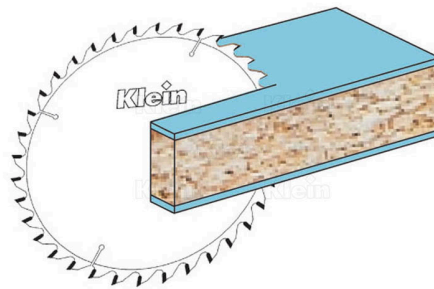

SET OF SAW BLADES XTRA CUT Ø300MM + Ø120MM

€247,93 (excl. VAT)

This professional set of saw blades from Sistemi Klein contains a main saw blade of Ø 300mm with 96 teeth and an adjustable scoring blade. Ideal set for a **perfect finish** of sheet material on your panel saw.

SKU: Z1ZSKIT

GALERIJAFBEELDINGEN

This professional set of saw blades from Sistemi Klein contains a main saw blade of \varnothing 300mm with 96 teeth and an adjustable scoring blade \varnothing 120mm. Ideal set for **a perfect finish** of sheet material on your panel saw.

PRODUCT INFORMATION

- Professional set of saw blades for panel saw
 - Main saw blade \varnothing 300 mm 96T
 - Scorer \varnothing 120 mm 12 + 12T

DESCRIPTION

This professional set of saw blades from Sistemi Klein contains a main saw blade of Ø 300mm with 96 teeth and an adjustable scoring blade Ø 120mm. Ideal set for a **perfect finish** of sheet material on your panel saw.

No video available for this product!

DOWNLOADS

No download available.

ADDITIONAL INFORMATION

Weight	2 kg
Diameter sawblade	120mm, 300mm
Number of teeth	12+12, 96