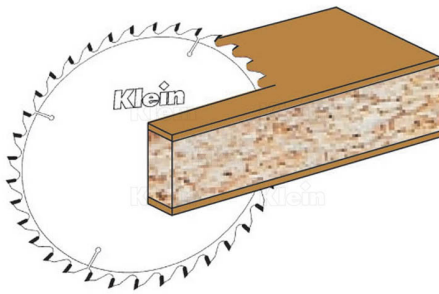

SET OF SAW BLADES XTRA CUT Ø300MM + Ø120MM

€247,93 (excl. VAT)

This professional set of saw blades from Sistemi Klein contains a main saw blade of Ø 300mm with 96 teeth and an adjustable scoring blade. Ideal set for a **perfect finish** of sheet material on your panel saw.

SKU: Z1ZSKIT

GALERIJAFBEELDINGEN

This professional set of saw blades from Sistemi Klein contains a main saw blade of \varnothing 300mm with 96 teeth and an adjustable scoring blade \varnothing 120mm. Ideal set for **a perfect finish** of sheet material on your panel saw.

PRODUCT INFORMATION

- Professional set of saw blades for panel saw
 - Main saw blade \varnothing 300 mm 96T
 - Scorer \varnothing 120 mm 12 + 12T

DESCRIPTION

This professional set of saw blades from Sistemi Klein contains a main saw blade of Ø 300mm with 96 teeth and an adjustable scoring blade Ø 120mm. Ideal set for a **perfect finish** of sheet material on your panel saw.

No video available for this product!

DOWNLOADS

No download available.

ADDITIONAL INFORMATION

Weight	2 kg
Diameter sawblade	120mm, 300mm
Number of teeth	12+12, 96