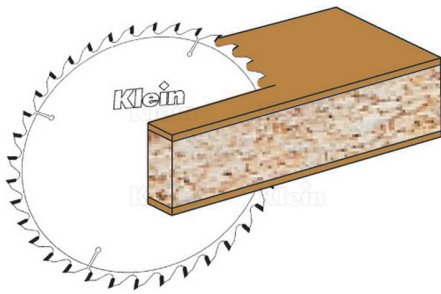

## SET SAW BLADES XTRA CUT Ø350MM + Ø120MM

**€289,26 (excl. VAT)**

This professional set of saw blades from Sistemi Klein contains a main saw blade of Ø 350mm with 96 teeth and an adjustable scoring saw blade. Ideal set for **a perfect finish** of sheet material on your panel saw.

**SKU: Z1ZSKIT350**

**GALERIJAFBEELDINGEN**

This professional set of saw blades from Sistemi Klein contains a main saw blade of  $\varnothing$  350mm with 96 teeth and an adjustable scorer  $\varnothing$  120mm. Ideal set for **a perfect finish** of sheet material on your panel saw.

### PRODUCT INFORMATION

- Professional set of saw blades for panel saw
  - Main saw blade  $\varnothing$  350 mm 96T
  - Scorer  $\varnothing$  120 mm 12 + 12T

## DESCRIPTION

This professional set of saw blades from Sistemi Klein contains a main saw blade of Ø 350mm with 96 teeth and an adjustable scorer Ø 120mm. Ideal set for a **perfect finish** of sheet material on your panel saw.