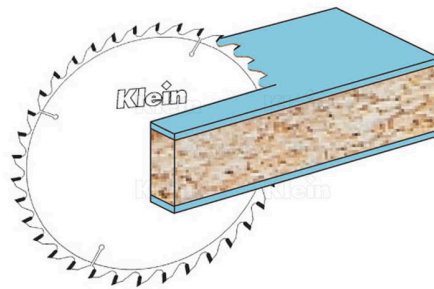

## SET SAW BLADES XTRA CUT Ø350MM + Ø120MM

**€289,26 (excl. VAT)**

This professional set of saw blades from Sistemi Klein contains a main saw blade of Ø 350mm with 96 teeth and an adjustable scoring saw blade. Ideal set for **a perfect finish** of sheet material on your panel saw.

**SKU: Z1ZSKIT350**

**GALERIJAFBEELDINGEN**

This professional set of saw blades from Sistemi Klein contains a main saw blade of  $\varnothing$  350mm with 96 teeth and an adjustable scorer  $\varnothing$  120mm. Ideal set for **a perfect finish** of sheet material on your panel saw.

### PRODUCT INFORMATION

- Professional set of saw blades for panel saw
  - Main saw blade  $\varnothing$  350 mm 96T
  - Scorer  $\varnothing$  120 mm 12 + 12T

## DESCRIPTION

This professional set of saw blades from Sistemi Klein contains a main saw blade of Ø 350mm with 96 teeth and an adjustable scorer Ø 120mm. Ideal set for a **perfect finish** of sheet material on your panel saw.