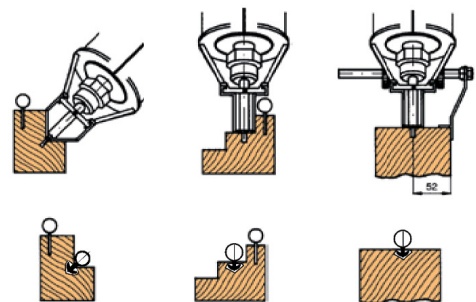

SILICONE SEAL TYPE FS2/FS4 - 100M WHITE

€143,37 - €167,09 (excl. VAT)

Insulating silicone seal for windows & doors in white colour. Excellent resistance at temperatures between -60 and 200°C. With this seal you will enjoy both good temperature and sound insulation. Essential for new constructions and easy to mill into existing constructions. Use the Virutex slotting machine RA17VG with the two-sided anchor bit.

Available in diameter 6mm or 8mm.

SKU: N/A

VARIATIONS

Image	SKU	Description diameter	Price
 	VIR-RA17DJOINTFS2/B	8mm	€167,09 (excl. VAT)
 	VIR-RA17DJOINTFS4/B	6mm	€143,37 (excl. VAT)

GALERIJAFBEELDINGEN

Insulating silicone seal for windows & doors in white colour. Excellent resistance at temperatures between -60 and 200°C. With this seal you will enjoy both good temperature and sound insulation. Essential for new constructions and easy to mill into existing constructions. Use the Virutex slotting machine RA17VG with the two-sided anchor bit.

Available in diameter 6mm or 8mm.

PRODUCT INFORMATION

- Silicone seal
 - White
- Insulation of windows & doors

DESCRIPTION

Insulating silicone seal for windows & doors in white colour. Excellent resistance at temperatures between -60 and 200°C. With this seal you will enjoy both good temperature and sound insulation. Essential for new constructions and easy to mill into existing constructions. Use the Virutex slotting machine RA17VG with the two-sided anchor bit. Available in diameter 6mm or 8mm.

No video available for this product!

DOWNLOADS

No download available.

ADDITIONAL INFORMATION

Weight	2 kg
diameter	6mm, 8mm