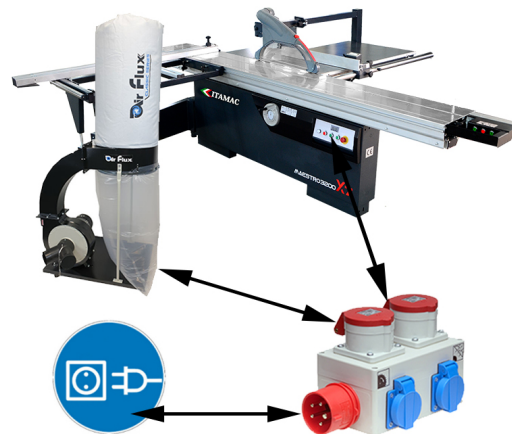

SIMULTANEOUS STARTER 230V/400V UP TO FOUR MACHINES

€400,00 (excl. VAT)

Works with all machines up to 7.5 KW. Connect several machines so that they can be started up together. Use this simultaneous starter when combining a woodworking machine and dust extractor. The starter motor ensures that your dust extraction system starts up automatically four seconds after you start up your woodworking machine yourself. After stopping your woodworking machine, extraction is also stopped a few seconds later. These extra few seconds of suction ensure that your pipes are always clean.

SKU: 3DUSST4

GALERIJAFBEELDINGEN

Works with all machines up to 7.5 KW. Connect several machines so that they can be started up together. Use this simultaneous starter when combining a woodworking machine and dust extractor. The starter motor ensures that your dust extraction system starts up automatically four seconds after you start up your woodworking machine yourself. After stopping your woodworking machine, extraction is also stopped a few seconds later. These extra few seconds of suction ensure that your pipes are always clean.

PRODUCT INFORMATION

- Simultaneous starter
 - 230V and 400V
- 4 machines (230V or 400V) + 1 dust extractor

DESCRIPTION

Works with all machines up to 7.5 KW. Connect several machines so that they can be started up together. Use this simultaneous starter when combining a woodworking machine and dust extractor. The starter motor ensures that your dust extraction system starts up automatically four seconds after you start up your woodworking machine yourself. After stopping your woodworking machine, extraction is also stopped a few seconds later. These extra few seconds of suction ensure that your pipes are always clean.