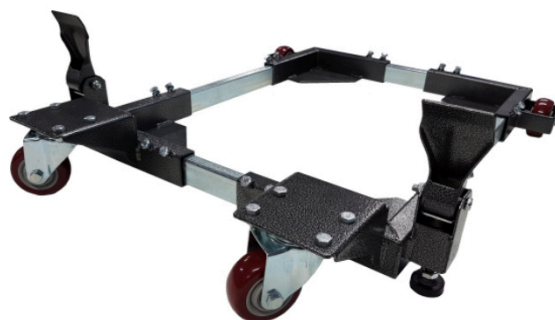

WK600 WHEEL KIT - 600KG

€103,30 (excl. VAT)

Universal wheel kit to be used under your woodworking machine. Maximum load capacity 600kg on a maximum size of 750x860mm.

SKU: 1WK600

GALERIJAFBEELDINGEN

Universal wheel kit to be used under your woodworking machine. Maximum load capacity 600kg on a maximum size of 750x860mm.

PRODUCT INFORMATION

- Up to 600kg
- Dimensions 460x585mm
- Expandable to 750x860mm

DESCRIPTION

Universal wheel kit to be used under your woodworking machine. Maximum load capacity 600kg on a maximum size of 750x860mm.